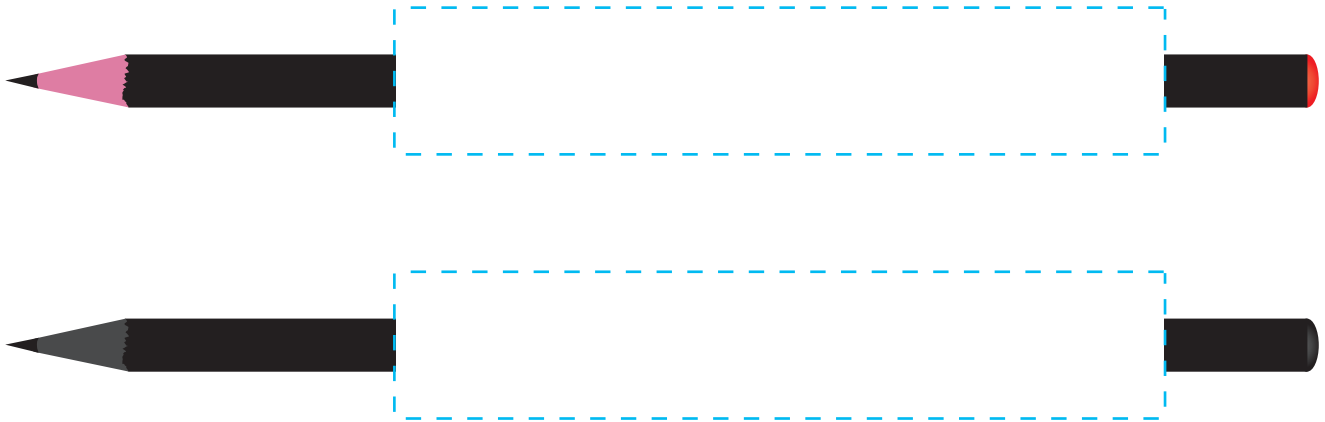

# PROMOTION CHOICE

LA MATITA™

Dashed Line For Imprint Area Only, Will Not Print.

Imprint Size : 13/16" x 4"  
Note: Small details may fill in